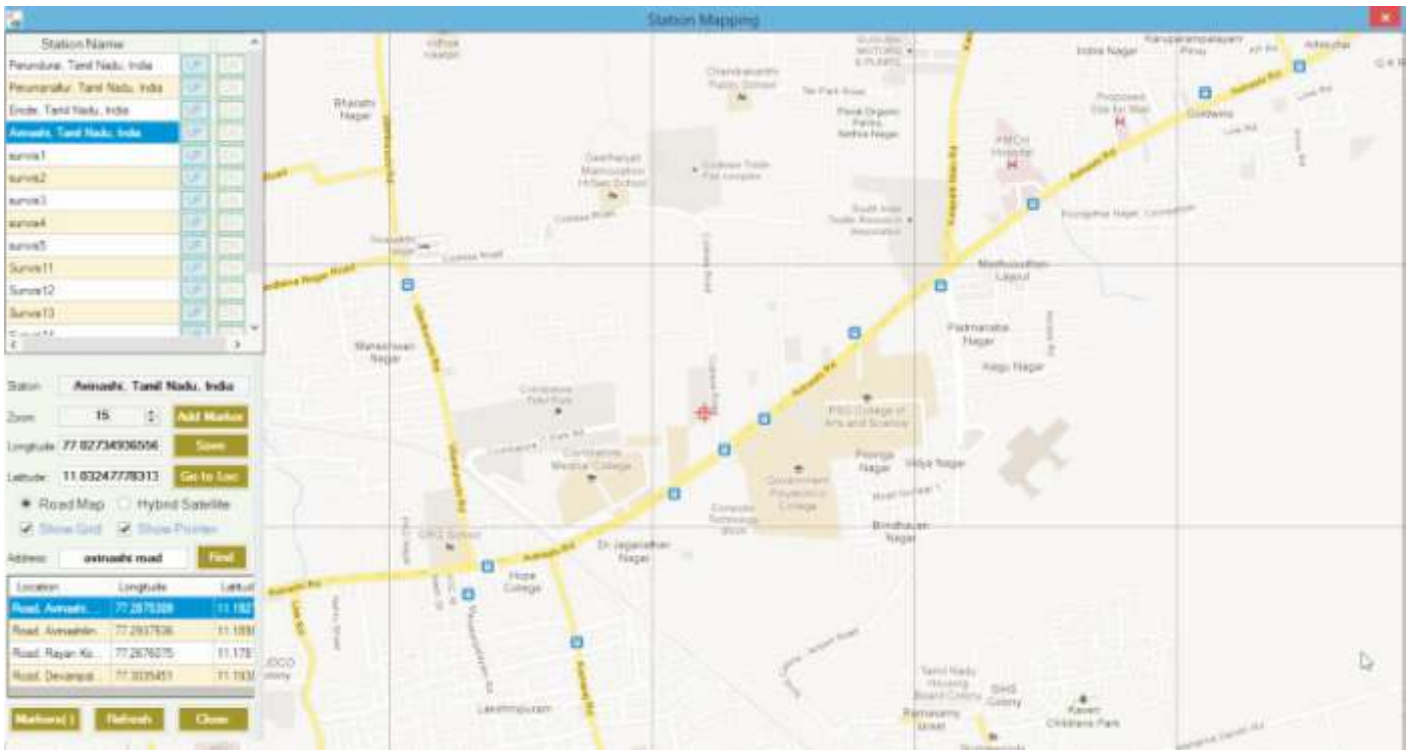

SUNVIS Route Builder Software

Now available in Multi Language

Available in **Hindi, Tamil, Malayalam, Telugu, Kannadam, Arabic** and many more Languages

Free Software with Sunvis Station Guide

If you're purchasing a system why do you have to pay for software? Any why pay annual licensing fees? We think Sunvis Route Builder Software should be free – and it is with every Purchase of Sunvis Station Guide GPS Announcer. We've not only updated our software with enhanced features, our software has been designed from years of experience in the field. We've encountered every logistical challenge you can think of, and we've applied our in-field knowledge by creating easy to use software anyone can use – for any situation. We don't hire techies to run our software. And you shouldn't have to either.

Simple to Use and Setup

We have focused on one goal: making easy-to-use software so you can create, manage, and change your Route or Tours without any help. This means even novice computer users can use Route Builder without having to rely on technical support. You don't need to know anything about databases. Route Builder creates one for you automatically.

Powerful & Innovative Route Builder Software

With its easy-to-use interface, Sunvis Route Builder offers advanced features and proven stability. Create new routes and Points of Interest in just a few clicks. Drag and drop way points. Add new Bus stops and tour topics in seconds. Even organize multiple routes without leaving the interface. Add different waypoint for up and down route make is more flexible.

Your Content and Our Software

You name your route and (POIs) "Points of Interest", all displayed on the Control Panel. Click on Google Maps and add a new Route or POI. Edit Route or POIs from the comfort of your office. Or move a GPS waypoint in the field fast using the Route Builder Software. You can easily set directional waypoints (triggers commentary based on the direction your bus is moving).

SUNVIS GPS
Station Guide